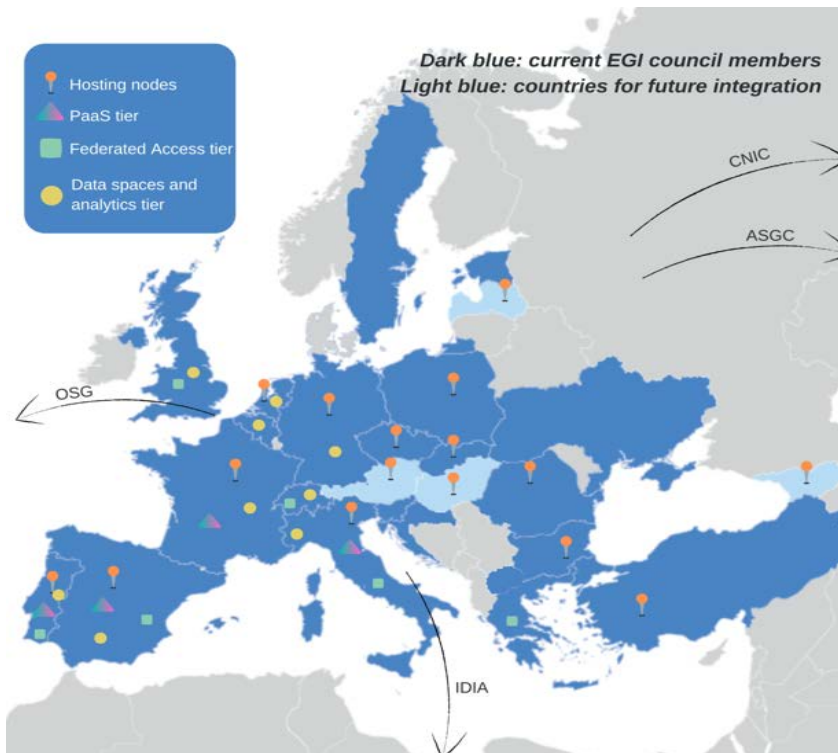

## Opportunities for PHIRI

*Gergely Sipos*  
*Head of Services, Solutions, Support (EGI Foundation)*  
*EGI-ACE Technical Coordinator*

*14 January 2021*  
*PHIRI Stakeholder Meeting*

**The work of the EGI Foundation**  
*is partly funded by the European Commission*  
*under H2020 Framework Programme*

# EGI & EGI-ACE overview

Built on the sustainable  
EGI e-infrastructure

EGI-ACE implements the **Compute Platform of the European Open Science Cloud** and contributes to the **EOSC Data Commons**